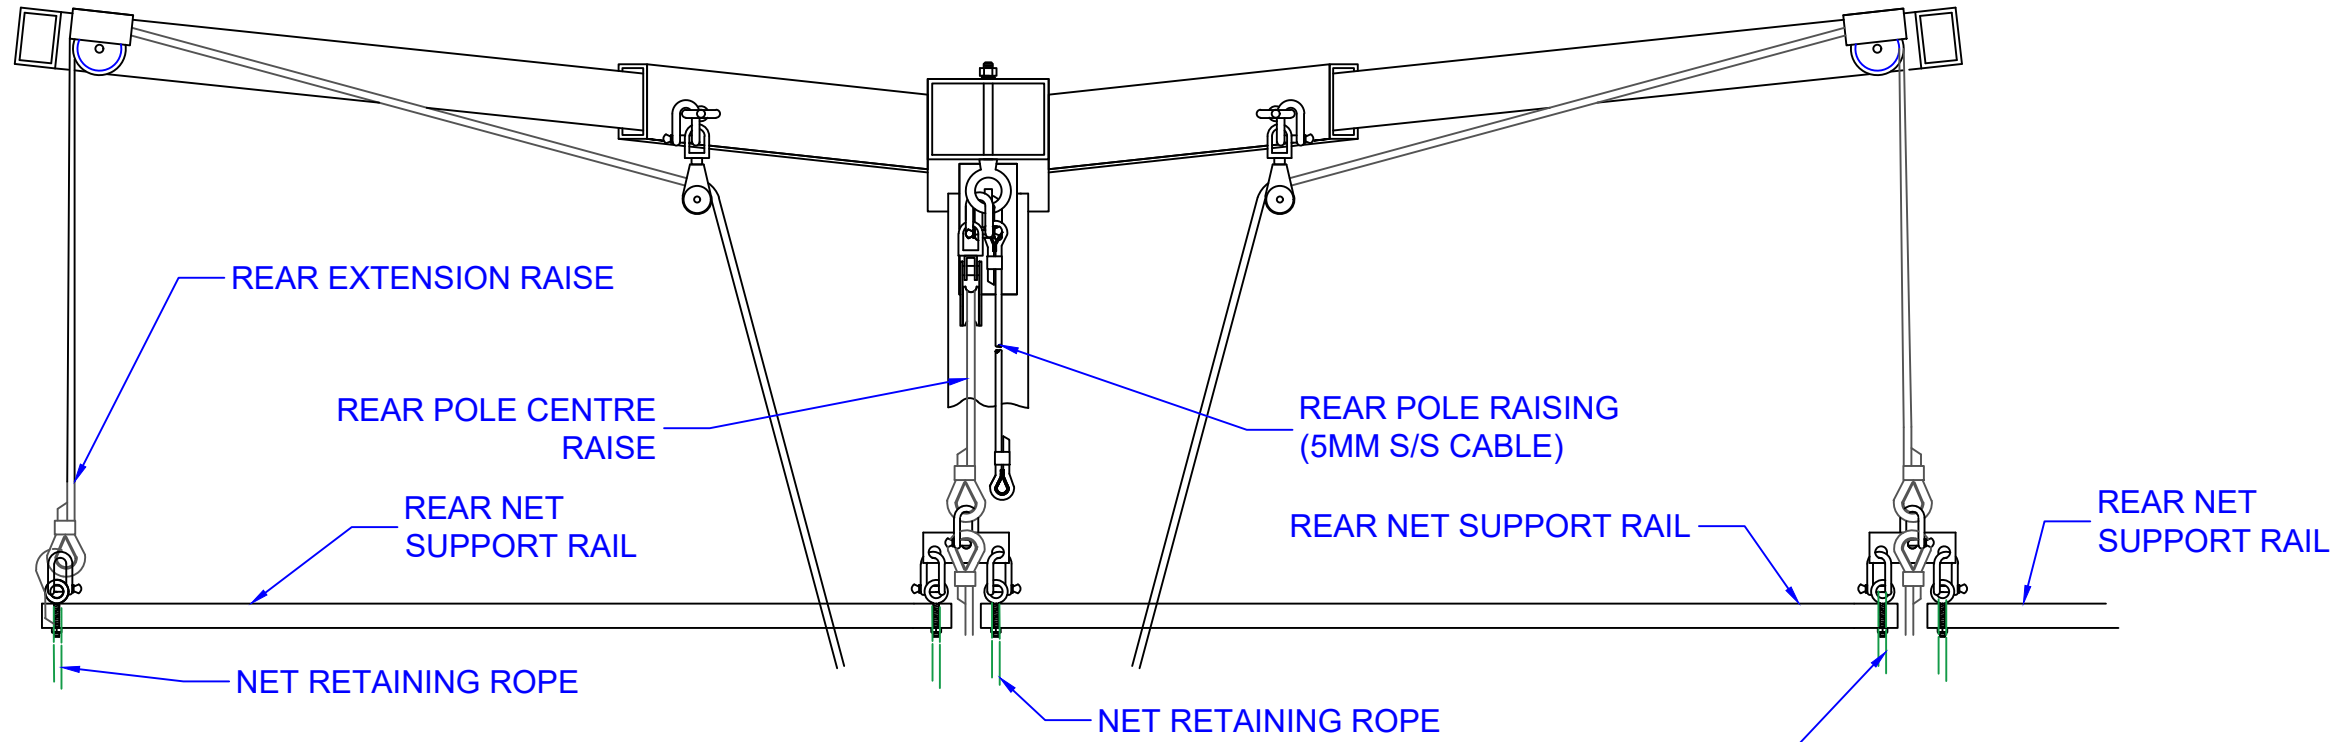

**ROPE LOCATIONS**

**REAR POLE ROPE ATTACH DETAILS**

**ROPE DETAILS  
FOR ONE THOR 9 CAGE**

S. NO.	ITEM	QTY	LENGTH	TOTAL
<b>10 MM BLACK POLYPROPYLENE 3 STRAND</b>				
<b>NET RAISING ROPES; ONE END FITTED WITH EYE (THIMBLE)</b>				
1	LONG GATE RAISE	2	23.5 M	47.0 M
2	SHORT GATE RAISE	2	21.5 M	43.0 M
3	10.0 M PANEL RAISE	2	24.0 M	48.0 M
4	REAR EXTENSION RAISE	4	17.0 M	68.0 M
5	REAR POLE CENTRE RAISE	2	14.0 M	28.0 M
<b>NET RETAINING ROPES; ONE END FITTED WITH EYE (THIMBLE)</b>				
6	FRONT NET RETAINING	6	11.5 M	69.0 M
7	REAR NET RETAINING	6	8.5 M	51.0 M
8	GATE EDGE TENSION	2	10.5 M	21.0 M
<b>NET RETAINING ROPES; ONE END FITTED WITH EYE (THIMBLE) 10 MM WHITE BRAID BLUE FLECK ROPE</b>				
9	GROUND PERIMETER, 0 X EYES	1	30.5M	30.5 M
<b>CABLE TO LIFT THE POLES - 5 MM S/S CABLE</b>				
11	5 MM GATE RAISE CABLE, 2 X EYES	2	10.05 M	20.10M
12	5 MM REAR POLE RAISE CABLE, 2 X EYES	1	6.93 M	6.93 M
13	5 MM WINCH CABLE, 1 X EYES (FITTED TO THE WINCH)	1	10.5 M	10.5 M
14	5 MM WINCH STAND CABLE, 2 X EYES	1	1.6 M	1.6 M

TITLE: **THOR 10 HAMMER CAGE ROPE ATTACHMENT DETAIL 1 OF 2**

DRAWING NUMBER: **THOR 10** DESIGNED BY: **TREVOR**

DRAWN BY: **UMESH** CHECKED BY: **-**

UNITS.: **m m.** DATE: **17/10/2024**

TOLERANCE: 0.0 ± 1.0 0.0° ± 1° SCALE: SYSTEM: **A3**  
0.00 ± 0.5 0.00° ± 0.5° 1:2